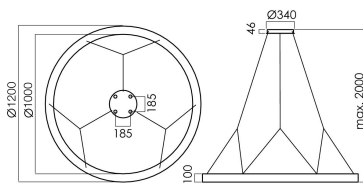

Stora Medium 1200 diameter direct-beam LED chandelier

STORA-LK-I-LED D1200/840 OS

Ring-shaped luminaire element with opal acrylic glass panels mounted in a ring profile frame made of power-coated aluminium. LED linear modules are evenly mounted on a metal base in the ring profile frame. The luminaire is suspended by six trapezoidal wire pendants with ceiling fixture and transparent connecting cable with round ceiling junction box. The cable length can be adjusted at the ceiling junction box, the steel wire can be steplessly height adjusted. The steel body of the ceiling junction box houses the electrical components and electronic ballast. Electrical connection by means of connector block with cable strain relief. Mechanical ceiling fixture by means of an oblong hole screw connection to a round powder-coated mounting box. The luminaire is configured with heat-resistant wiring. Homogeneous illumination of the light surface. Also in a dimmable version. Light colours 4000 K (840) and 3000K (830).

Protection rating IP20, Protection class I.

Colour:

Housing – similar to RAL 9016 white silk matt;

Frame – similar to RAL 9016 white silk matt

Lamps

LED-M 60 W

Ballast

LED Driver

Prod. code

Diameter 1200mm

Dimens. [mm]			Weight [kg]			
L	B	H				
1200	1200	100	-			

Stora
Medium direct-beam
LED chandelier