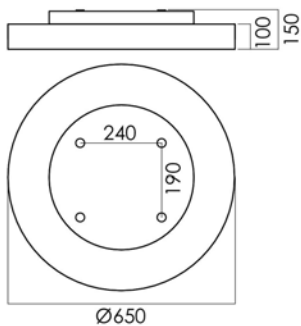

Stora Round LED surface-mounted luminaire L D650

STORA-L-RA D650/840 OS-DA

Round luminaire element with an opal acrylic panel mounted in a profile frame made of power-coated aluminium. The frame is screwed to the powder-coated metal gear tray body. The underneath of the steel body houses the LED modules, the top accommodates the electrical components. Mechanical ceiling fixture to a white powder coated mounting box takes place by means of a bayonet catch, electrical connecting using a plug and socket system. The luminaire is configured with heat-resistant wiring. Homogeneous illumination of the light surface. Suitable for ceiling or wall mounting. Light colour 4000 K. Dimmable.

Protection rating IP20, safety class I.

Colour:

Frame - similar to RAL 9016 white silk matt

Lamps	Ballast	Prod. code
-----	LED Driver DALI	SPC0630033

Dimens. [mm]			Weight [kg]
L	B	H	
650	650	150	-

Stora
Round LED surface-mounted luminaire
L D650