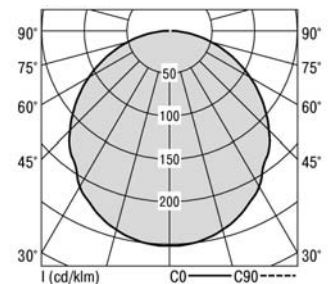

Stora Rectangular LED pendant luminaire

STORA-P-LED 7800/840 OS-DA

Rectangular luminaire element with an opal acrylic glass panel mounted in a profile frame made of power-coated aluminium. The luminaire is suspended by a wire pendant with ceiling fixture and transparent connecting cable with rectangular powder-coated ceiling junction box. The cable length can be adjusted at the ceiling junction box, the steel wire can be steplessly height adjusted at the luminaire. At the top of the luminaire, the control gear is accommodated under a cover which can be removed for maintenance using a keyhole screw connection. The LED module is formed as a rectangular LED flat board. Luminaire with heat-resistant wiring. Homogeneous illumination of the light surface. Light colour 4000 K (840), dimmable. Protection rating IP20, safety class I.

Colour:
Frame - similar to RAL 9016 white silk matt

Lamps	Ballast	Prod. code
6xLED-M 7 W	LED Driver DALI	SPC0630025

Luminaire luminous flux [lm]	Luminaire output [W]	Luminaire efficiency [lm/W]
5585	48	116

Dimens. [mm]			Weight [kg]	Photometric data		
L	B	H		Longitudinal UGR	Transverse UGR	LOR
1565	330	75	17,8	20.3	19.7	71.6 %

Stora **Rectangular LED pendant luminaire**