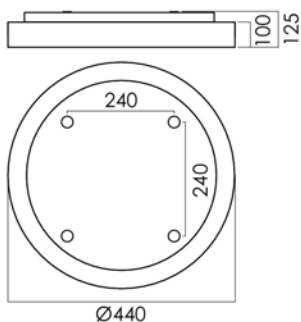

### STORA-L-RA-D440/840 OS-DA

Round luminaire element with an opal acrylic panel mounted in a profile frame made of power-coated aluminium. The frame is fastened on the powder-coated steel body using a bayonet catch with spring clip. The steel body houses the electrical components and electronic ballast. The LED module is formed as a round LED flat board and can be removed for mounting or exchange using a keyhole screw connection. Plug-in electrical connection of the LED flat board. The luminaire is configured with heat-resistant wiring. Homogeneous illumination of the light surface. Suitable for ceiling or wall mounting. Light colour 4000 K. Also in a dimmable version.

Protection rating IP20, safety class I.

Colour:

Frame - similar to RAL 9016 white silk matt

Lamps	Ballast	Prod. code
1xLED-M 27 W	LED Driver DALI	SPC0630016

Dimens. [mm]			Weight [kg]
L	B	H	
440	440	124	5,7