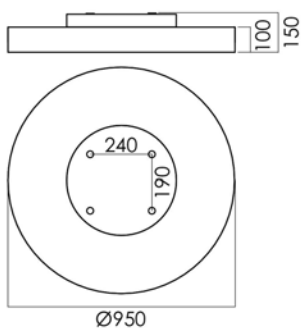

Stora Round LED surface-mounted luminaire L D950

STORA-L-RA-D950/840 OS-DA

Round luminaire element with an opal acrylic panel mounted in a profile frame made of power-coated aluminium. The frame is screwed to the powder-coated metal gear tray body. The underneath of the steel body houses the LED modules, the top accommodates the electrical components. Mechanical ceiling fixture to a white powder coated mounting box takes place by means of a bayonet catch, electrical connecting using a plug and socket system. The luminaire is configured with heat-resistant wiring. Homogeneous illumination of the light surface. Suitable for ceiling or wall mounting. Also in a dimmable version. Light colour 4000 K. Dimmable.

Protection rating IP20, safety class I.

Colour:

Frame - similar to RAL 9016 white silk matt

Lamps	Ballast	Prod. code
1xLED-M 144 W	LED Driver DALI	SPC0630011

Dimens. [mm]			Weight [kg]
L	B	H	
950	950	150	4,5

Stora
Round LED surface-mounted luminaire
L D950