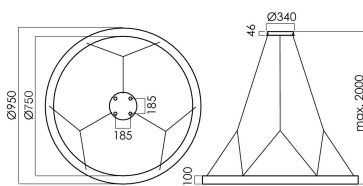

Stora Small 950 diameter direct/ indirect LED chandelier

STORA-LK-I-LED D950/840 OS

Ring-shaped luminaire element with opal acrylic glass panels mounted in a ring profile frame made of power-coated aluminium. LED linear modules are evenly mounted on a metal base in the ring profile frame. The luminaire is suspended by six trapezoidal wire pendants with ceiling fixture and transparent connecting cable with round ceiling junction box. The cable length can be adjusted at the ceiling junction box, the steel wire can be steplessly height adjusted. The steel body of the ceiling junction box houses the electrical components and electronic ballast. Electrical connection by means of connector block with cable strain relief. Mechanical ceiling fixture by means of an oblong hole screw connection to a round powder-coated mounting box. The luminaire is configured with heat-resistant wiring. Homogeneous illumination of the light surface. Also in a dimmable version. Light colours 4000 K (840) and 3000K (830).

Protection rating IP20, Protection class I.

Colour:

Housing - similar to RAL 9016 white silk matt;

Frame - similar to RAL 9016 white silk matt

Lamps

LED-M 84 W

Ballast

LED Driver

Prod. code

Diameter 950mm

Dimens. [mm]			Weight [kg]			
L	B	H				
950	950	100	-			

Stora
Small direct/indirect LED
chandelier