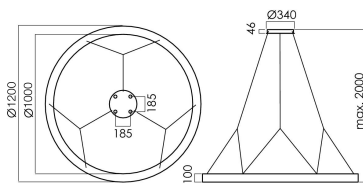

### STORA-LK-I-LED D1200/840 OS

Ring-shaped luminaire element with opal acrylic glass panels mounted in a ring profile frame made of power-coated aluminium. LED linear modules are evenly mounted on a metal base in the ring profile frame. The luminaire is suspended by six trapezoidal wire pendants with ceiling fixture and transparent connecting cable with round ceiling junction box. The cable length can be adjusted at the ceiling junction box, the steel wire can be steplessly height adjusted. The steel body of the ceiling junction box houses the electrical components and electronic ballast. Electrical connection by means of connector block with cable strain relief. Mechanical ceiling fixture by means of an oblong hole screw connection to a round powder-coated mounting box. The luminaire is configured with heat-resistant wiring. Homogeneous illumination of the light surface. Also in a dimmable version. Light colours 4000 K (840) and 3000K (830).

#### Prod. code

Diameter 1200mm

Dimens. [mm]			Weight [kg]				
L	B	H					
1200	1200	100	-				

**Stora**  
**Medium direct/indirect**  
**LED chandelier**